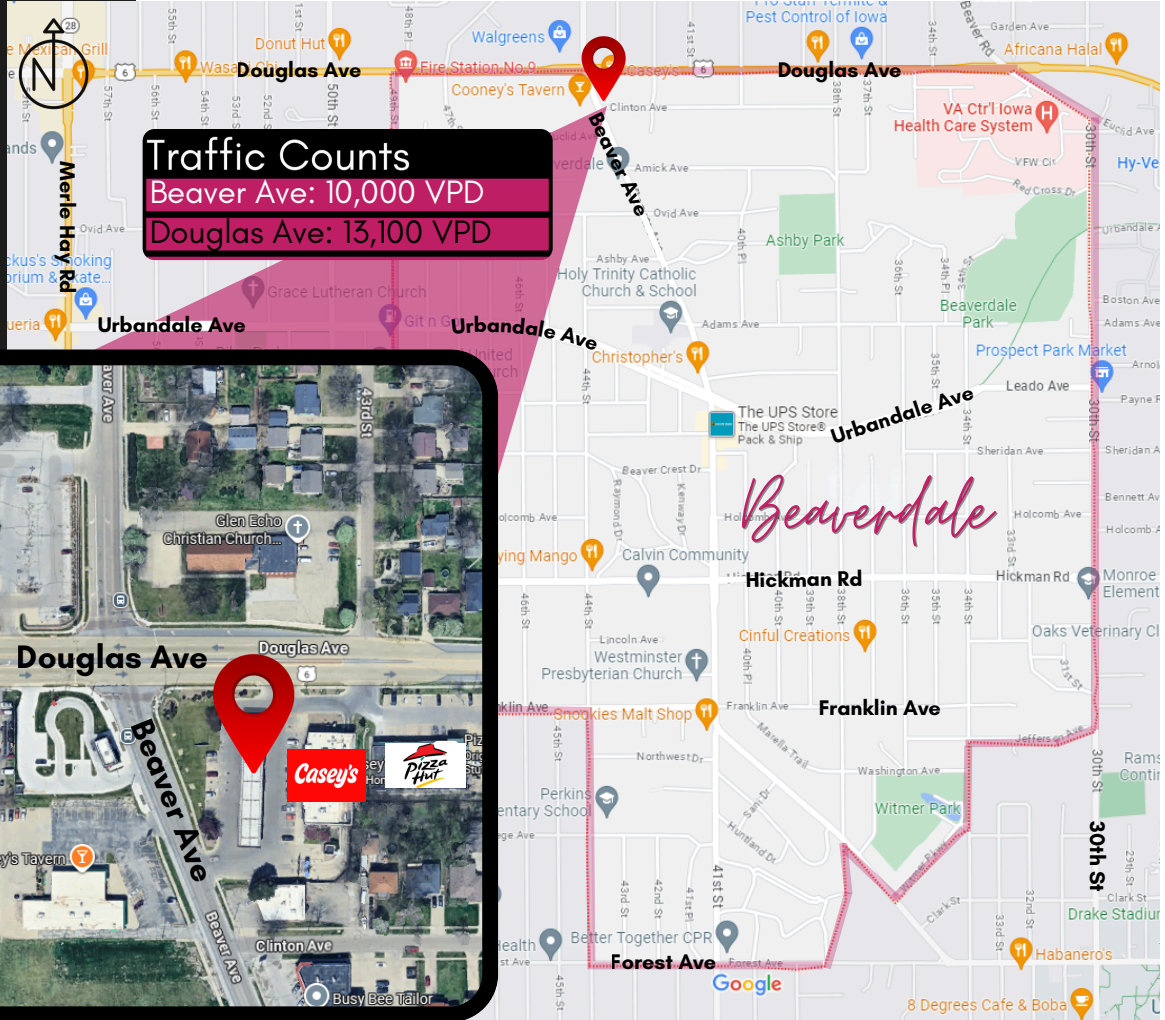

For Lease

DENNY ELWELL COMPANY
Commercial Real Estate & Development

RETAIL

3613-3629 Beaver Ave
Des Moines, Iowa 50310

- Suite 3615 Available
- Former Salon Space
- Mostly Open Floor Plan
- 1,750 SF
- \$13.00 PSF/NNN
- Positioned at Beaver Avenue & Douglas Ave:
One of Des Moines' Most Recognized
Neighborhood Intersections with Strong Local
Foot Traffic and Visibility
- Located in the Historic Beavercdale
Neighborhood, Known for its Strong Community

For Lease

3613-3629 Beaver Ave Des Moines, Iowa 50310

The Beaverdale neighborhood is one of the largest of the 51 recognized neighborhood associations in the city of Des Moines, Iowa, in the United States. It extends from Forest Avenue at its southernmost border to the city limits at its northern border.

Beaverdale is 10 minutes from downtown Des Moines, five minutes from Drake University and Varsity Theater, five minutes from Merle Hay Mall, and 10 minutes from Valley West Mall. The Beaverdale Neighborhood Association hosts many events throughout the year.